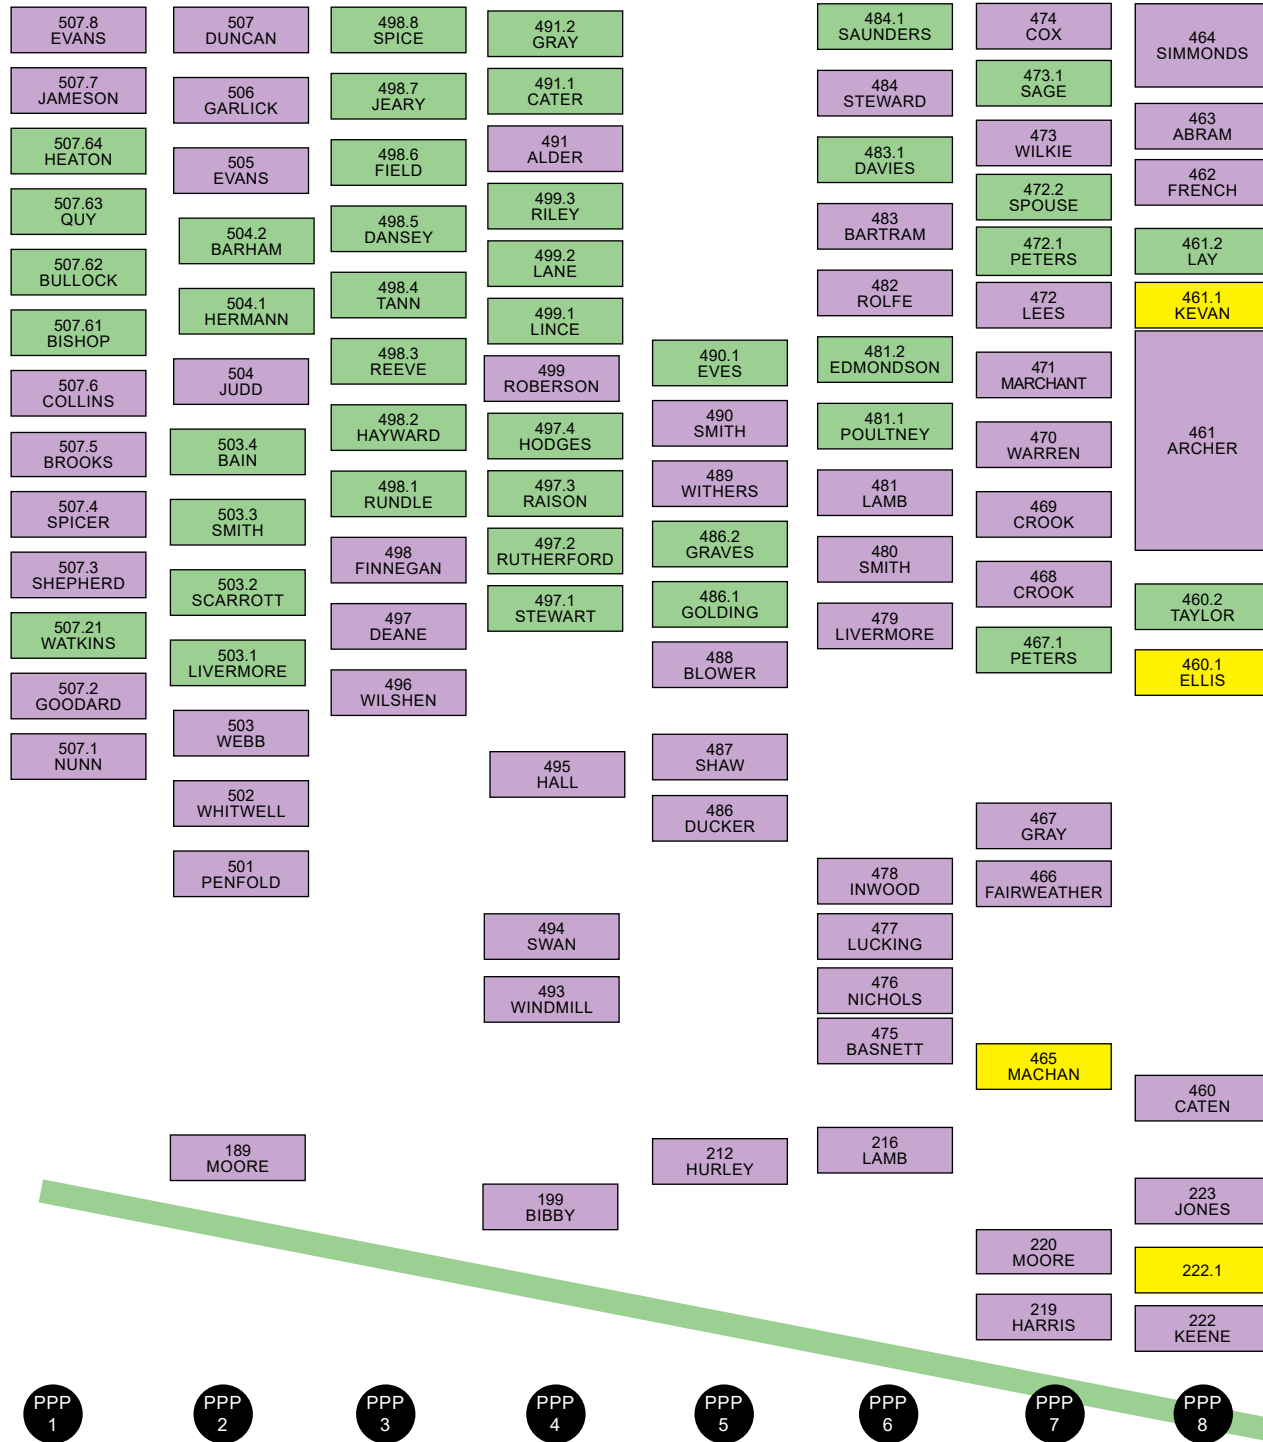

PLOT 12 PPP

KEY

- STONE
- NO STONE
- EMPTY
- RESERVED
- INVESTIGATE

PPP
1

PPP
2

PPP
3

PPP
4

PPP
5

PPP
6

PPP
7

PPP
8