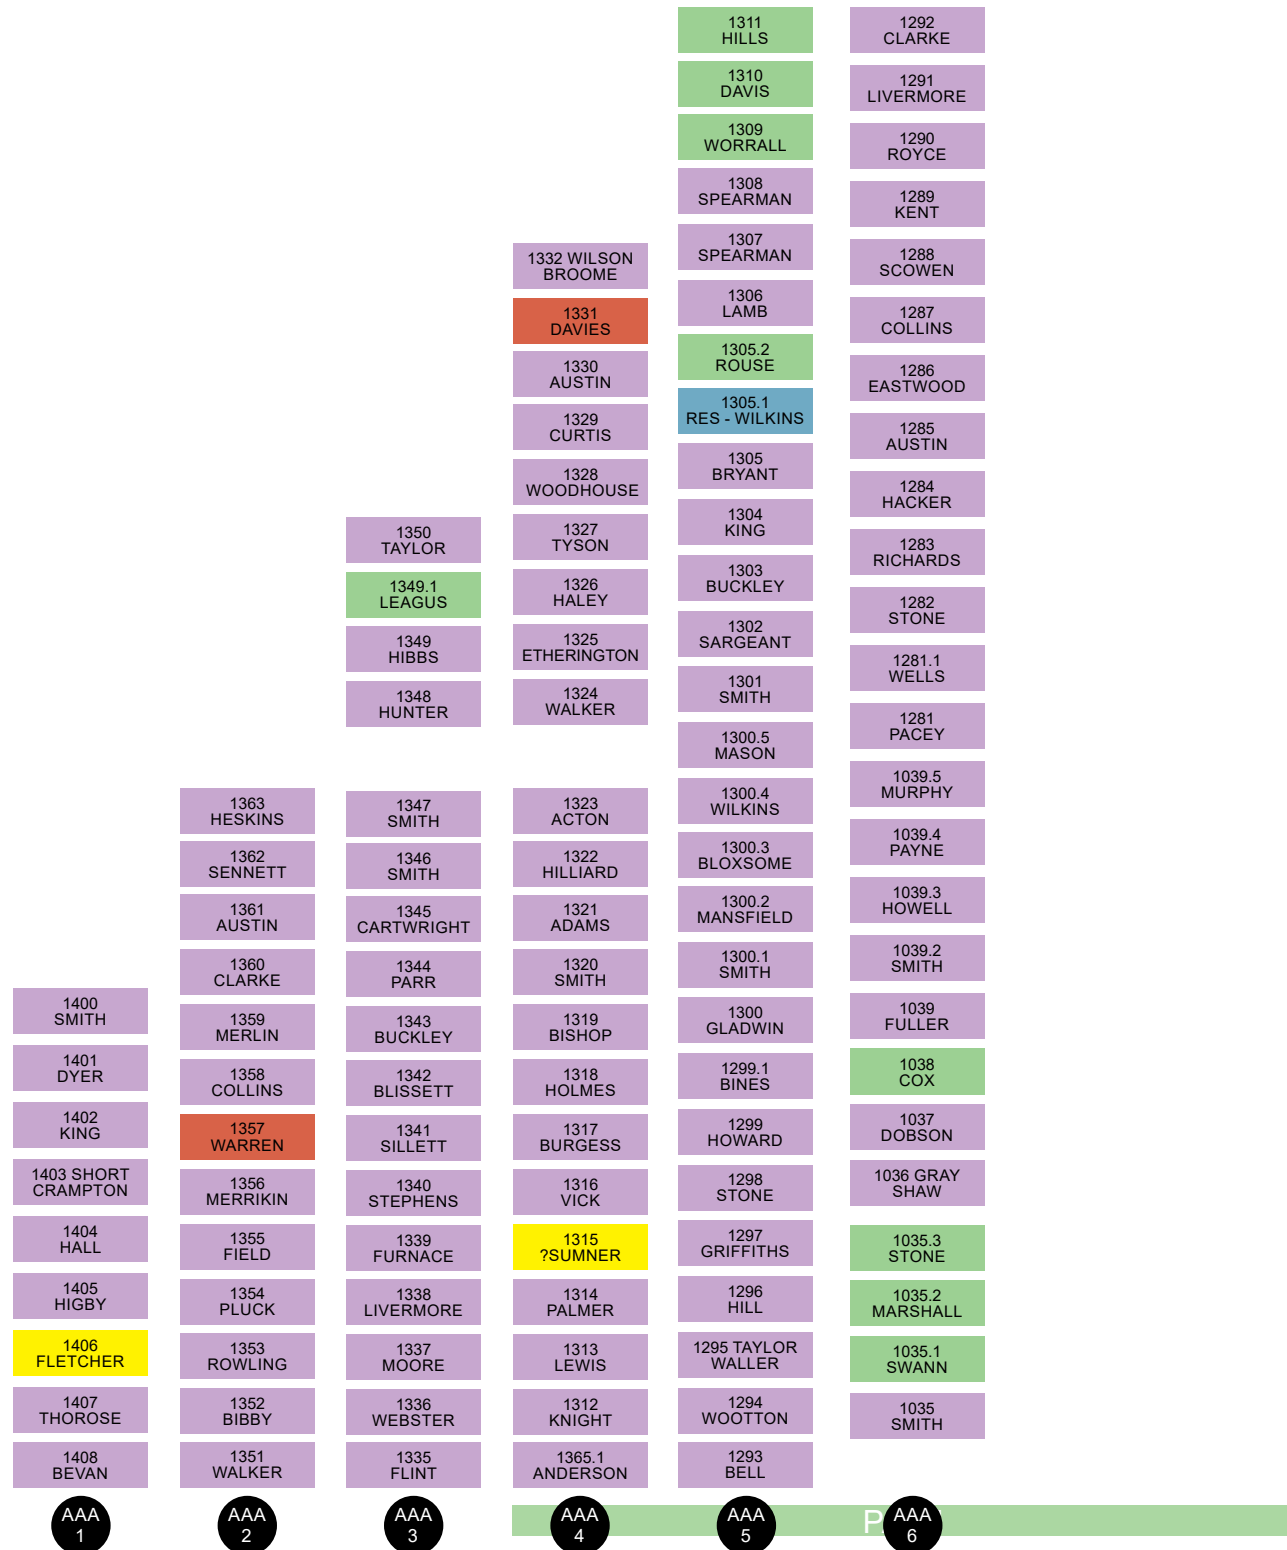

PLOT 1 AAA

KEY

STONE
NO STONE
EMPTY
RESERVED
INVESTIGATE