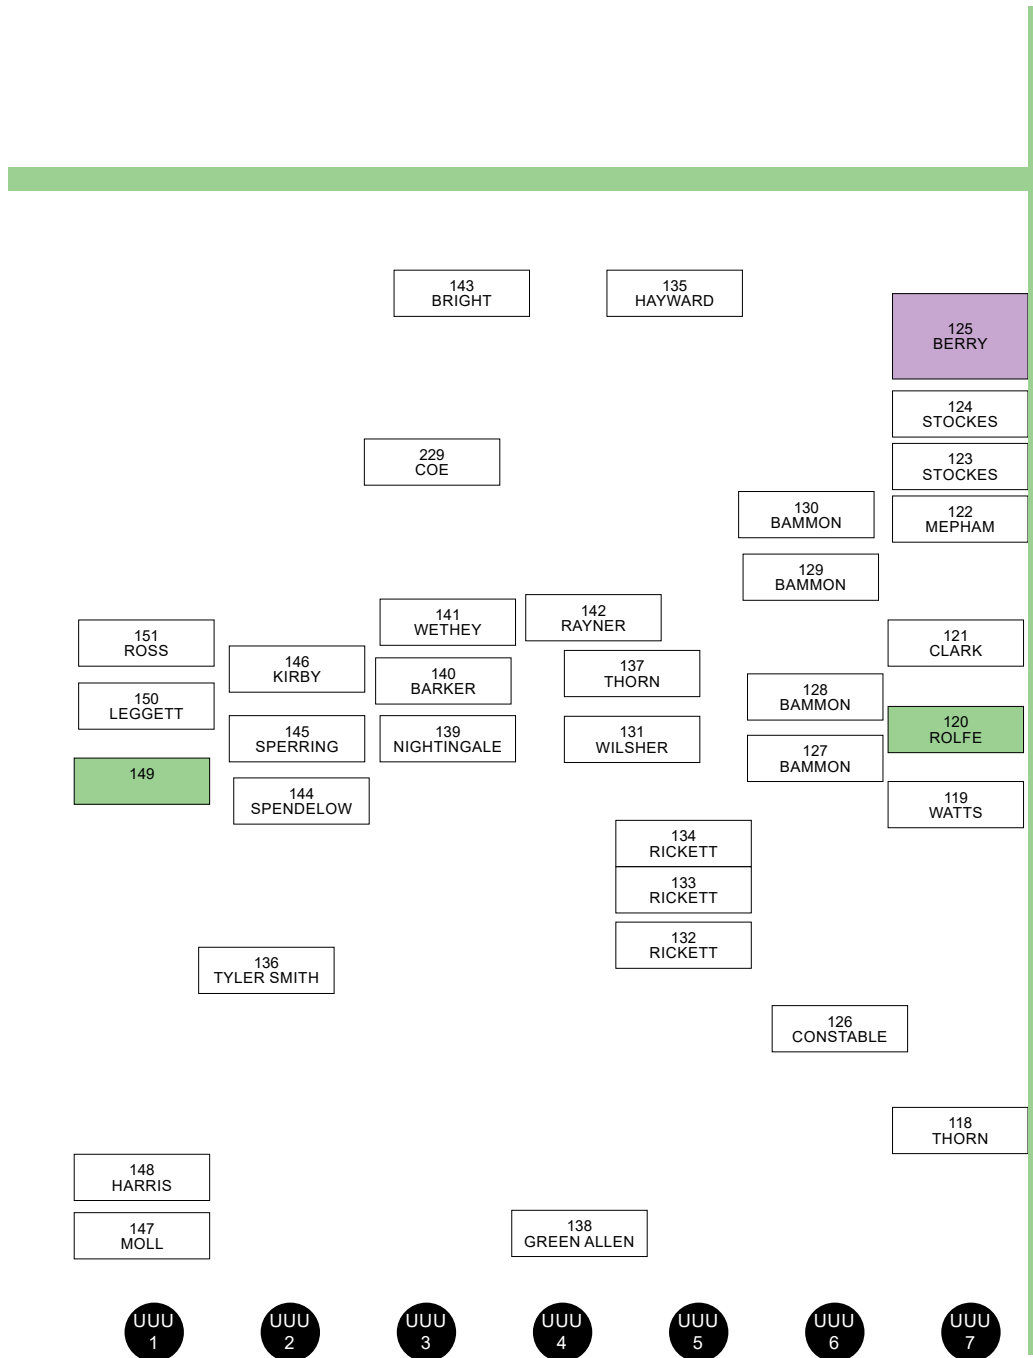

PLOT 18

UUU

KEY

- STONE
- NO STONE
- EMPTY
- RESERVED
- INVESTIGATE

UUU
1

UUU
2

UUU
3

UUU
4

UUU
5

UUU
6

UUU
7