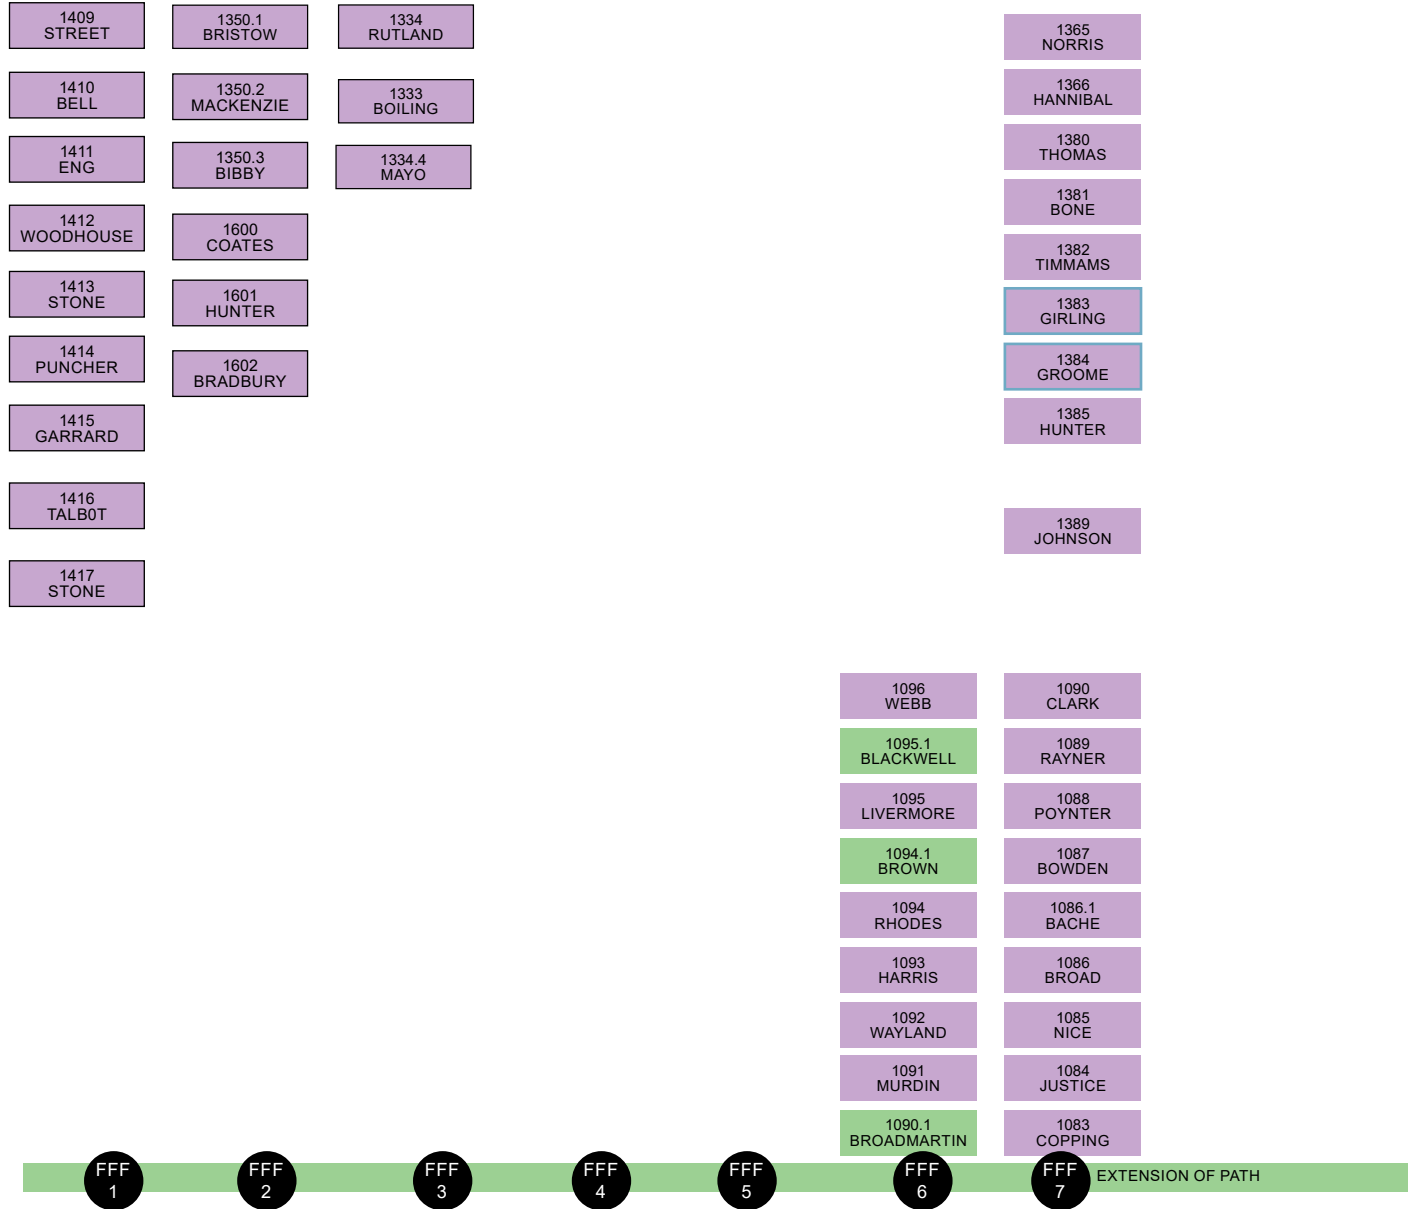

KEY

- STONE
- NO STONE
- EMPTY
- RESERVED
- INVESTIGATE

PLOT 6

FFF

EXTENSION OF PATH

KEY

- STONE
- NO STONE
- EMPTY
- RESERVED
- INVESTIGATE

PLOT 8