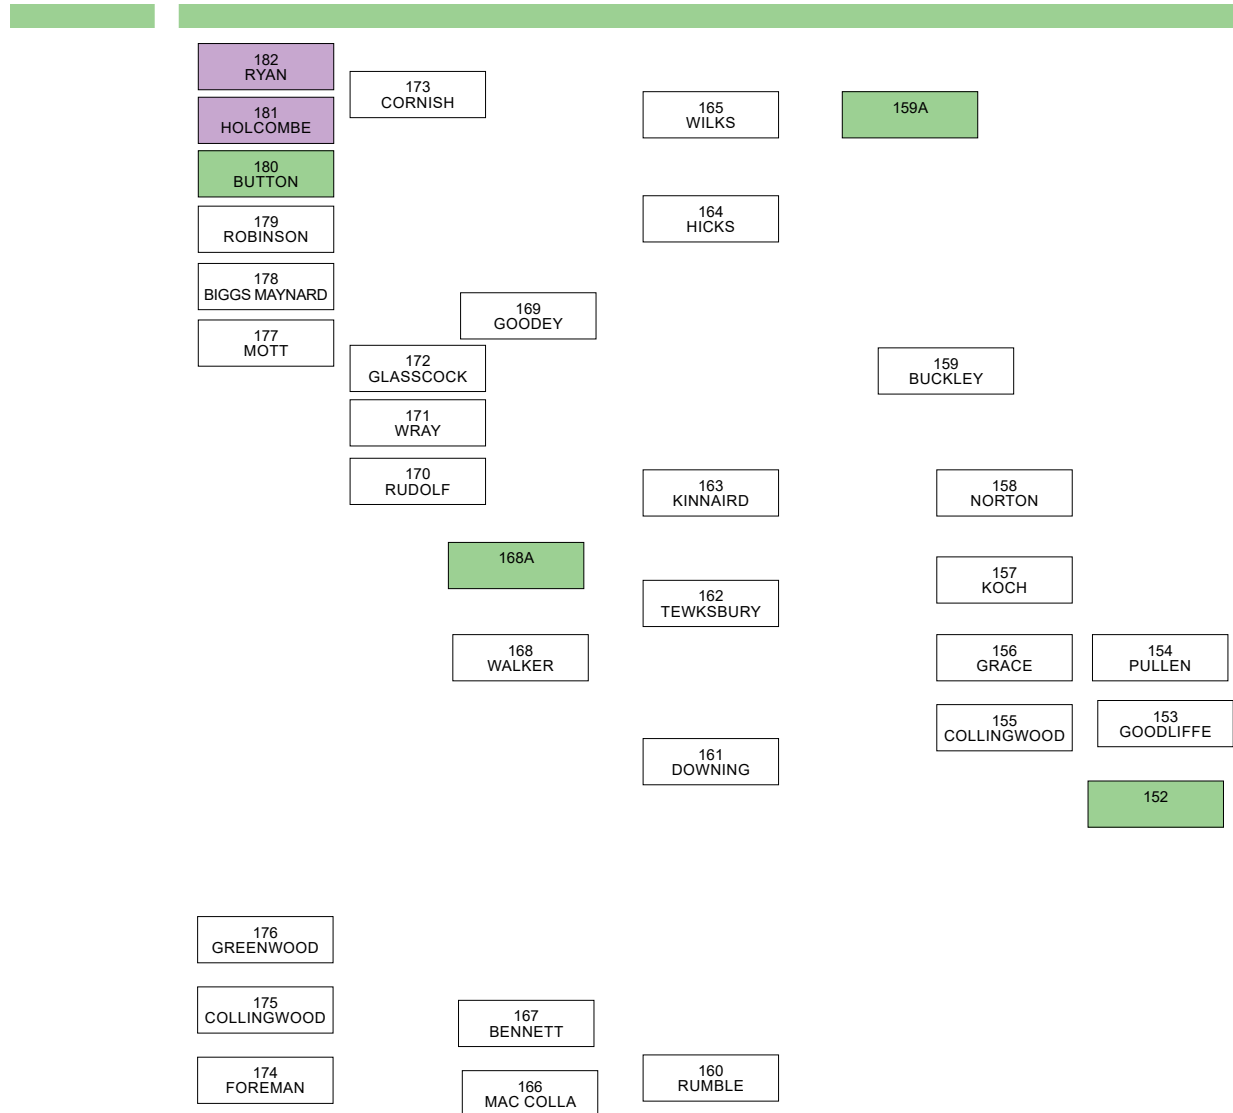

PLOT 17

TTT

KEY

STONE

NO STONE

EMPTY

RESERVED

INVESTIGATE